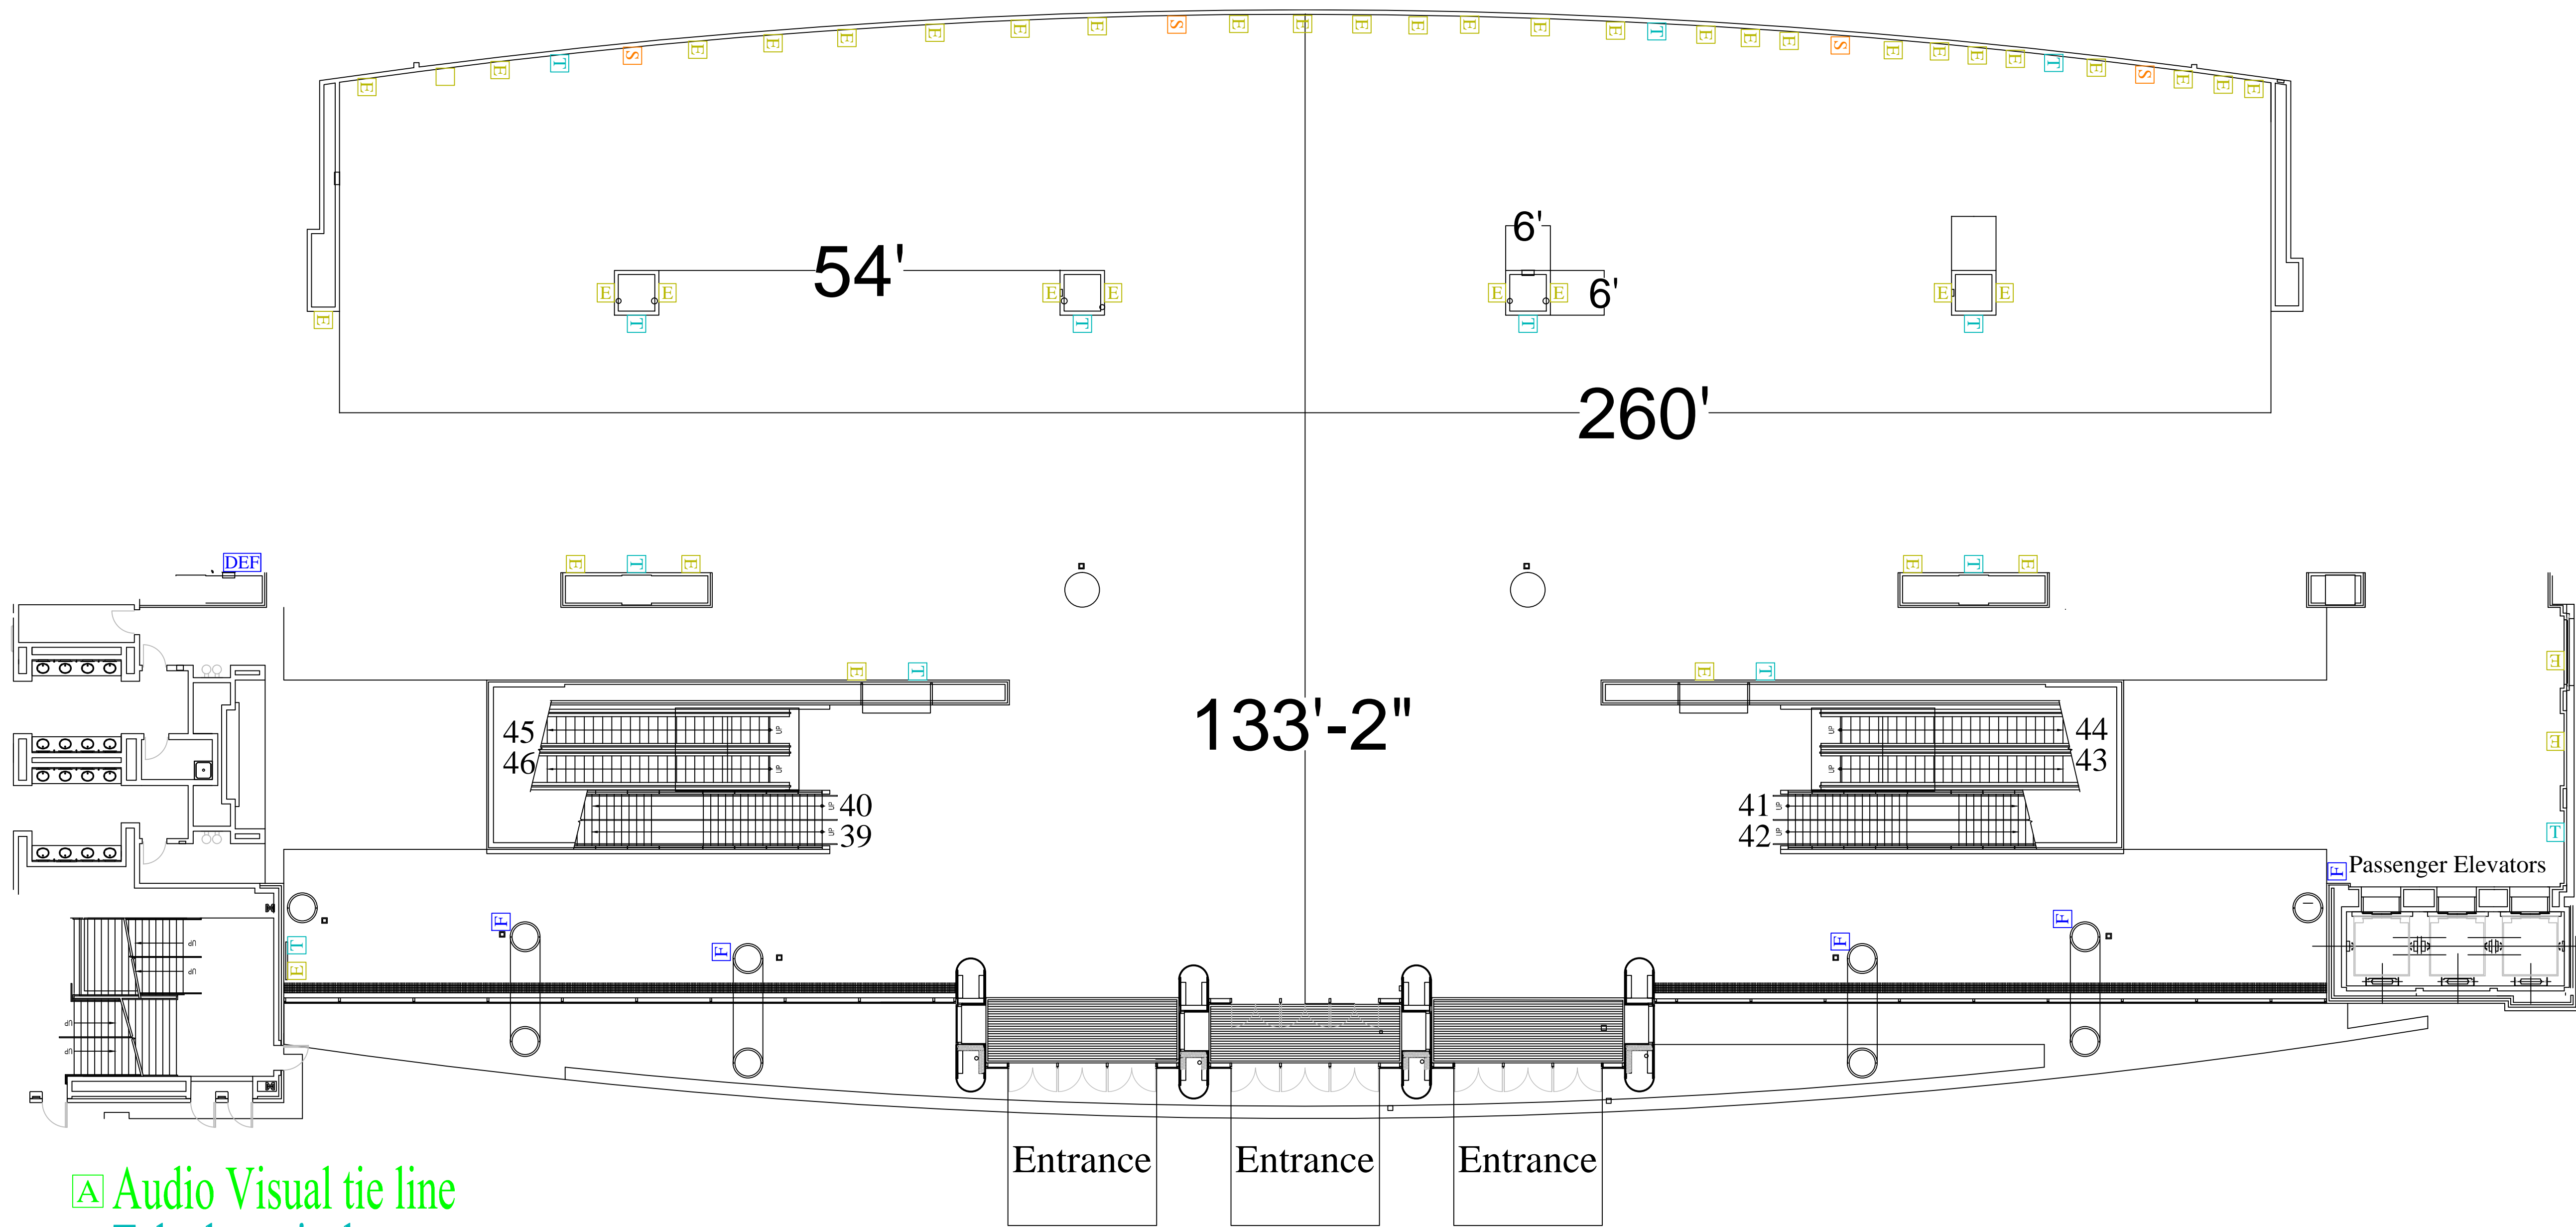

Arch Street

Race Street

- ▲ Audio Visual tie line
- Telephone jack
- Electrical outlet
- Show Electric
- Floor Ports
- DEF Heart Defibulator

Broad Street