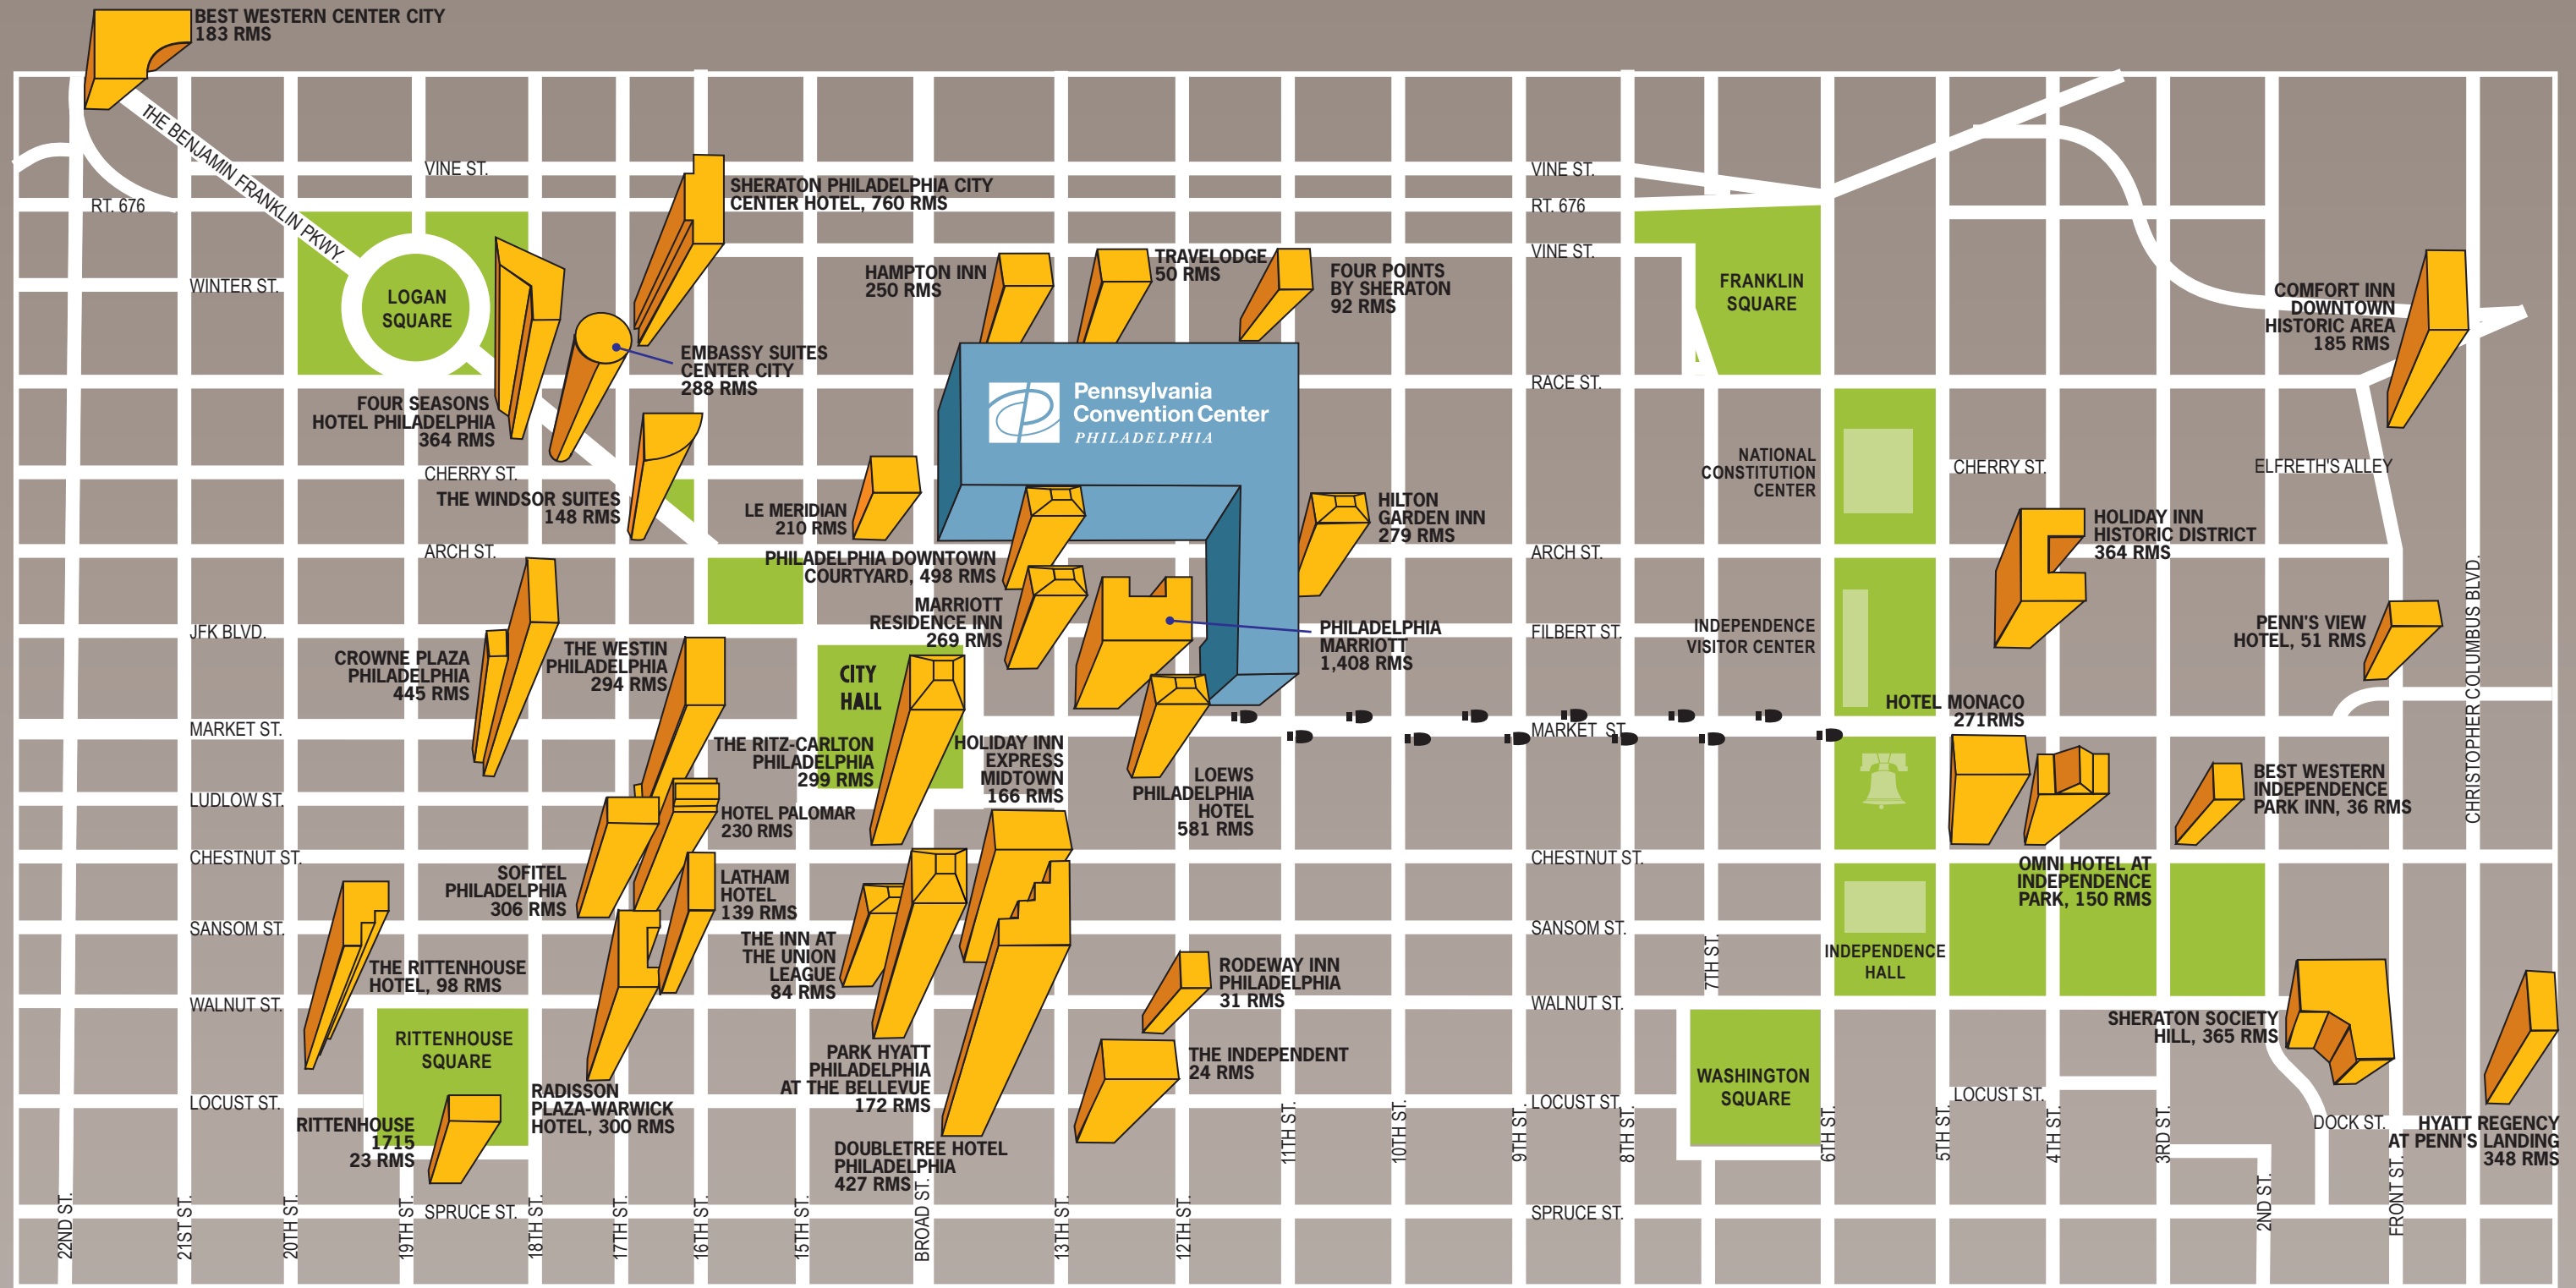

AIRPORT AND SPORTS COMPLEX

1. Holiday Inn Philadelphia Stadium, 236 RMS
2. Embassy Suites Philadelphia Airport, 263 RMS
3. Hampton Inn Philadelphia Airport, 152 RMS
4. Hilton Philadelphia Airport, 331 RMS
5. Philadelphia Airport Marriott, 419 RMS
6. Ramada Inn Philadelphia Airport, 292 RMS
7. Renaissance Hotel Philadelphia Airport, 350 RMS
8. Sheraton Suites Philadelphia Airport, 251 RMS
9. Comfort Inn Philadelphia Airport, 150 RMS

AS THE 18TH BUSIEST AIRPORT IN THE WORLD, PHILADELPHIA INTERNATIONAL AIRPORT SERVES MORE THAN 31 MILLION TRAVELERS A YEAR FROM MORE THAN 120 CITIES WORLDWIDE.

PHILADELPHIA AN EASY DAY'S DRIVE FROM 40% OF THE U.S. POPULATION.