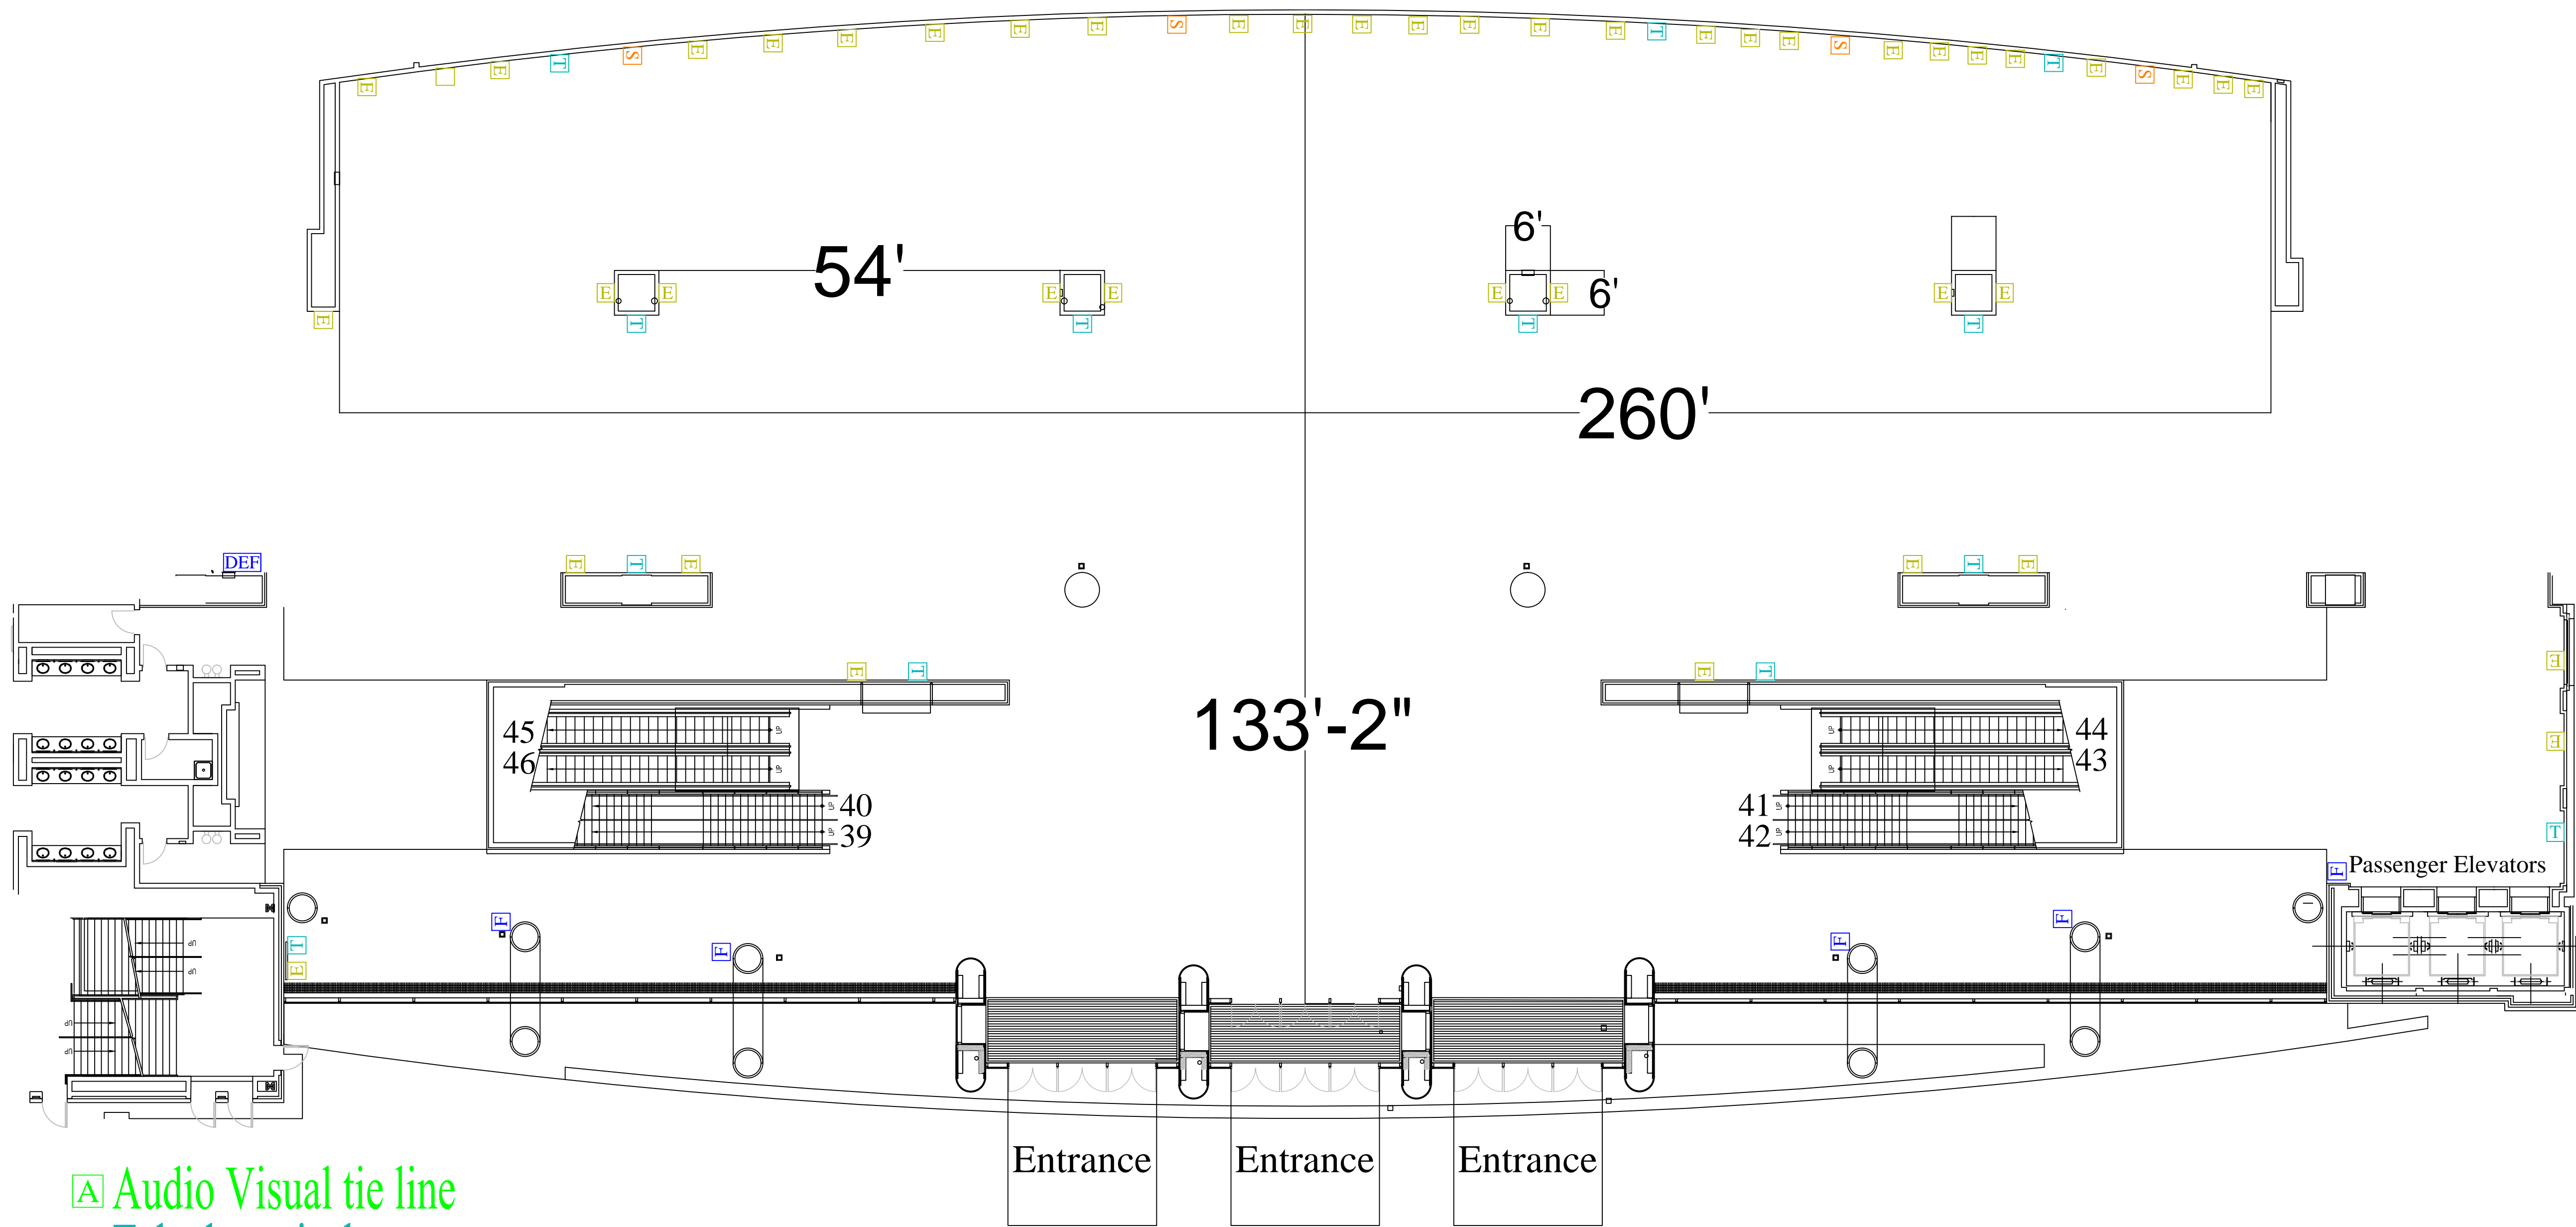

Arch Street

Race Street

- ⓐ Audio Visual tie line
- Ⓣ Telephone jack
- ⓔ Electrical outlet
- Ⓢ Show Electric
- ⓕ Floor Ports
- DEF Heart Defibulator

Broad Street